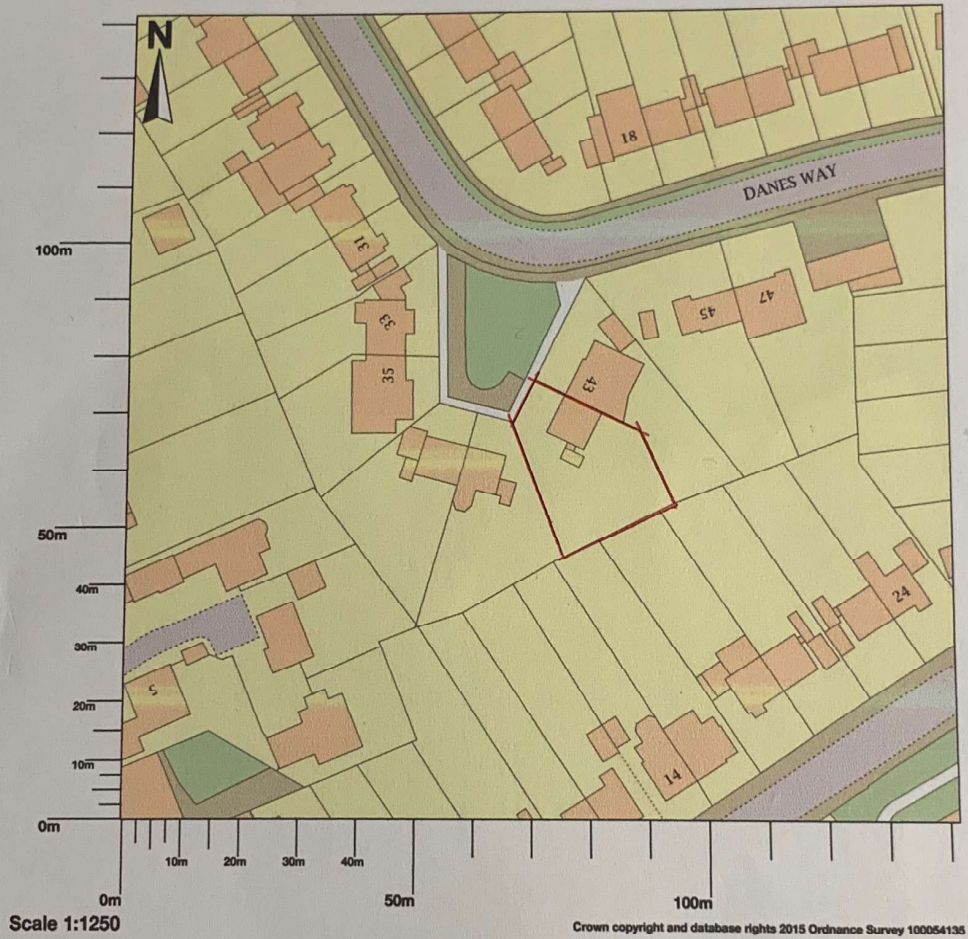

41 Danes Way, Pilgrims Hatch, Brentwood, CM15 9JS

Map area bounded by: 558077,195419 558219,195561. Produced on 30 October 2019 from the OS National Geographic Database. Reproduction in whole or part is prohibited without the prior permission of Ordnance Survey. © Crown copyright 2019. Supplied by UKPlanningMaps.com a licensed OS partner (100054135). Unique plan reference: p2buk/399933/542583